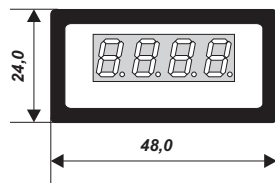

Technical data

Display green)	: 4 decades, 8 mm, red (opt.
Input impedance	: at voltage > 1 MΩ : at current approx. 10 Ω
Conversion rate sec	: approx. 5 per
Digital inputs	: 10 kΩ to +5 V : low level < 0,4 V : low level > 3,5 V, max. 30 V
Power supply DC	: 18 V to 36 V DC, isolated
optional	: 12 V DC, ± 10 %, isolated
optional	: 5 V DC, ± 10 %, isolated
Power consumption (18 .. 36 V DC)	: approx. 25 mA (red) : approx. 40 mA (green)
Housing	: Mael-Mosaic-Systems : M 24 T, M 24 MK, MK 24x48
Dimensions	: 48 x 24 x 86,5 mm
Depth	: < 95 mm incl. screw terminal
Protection	: front IP 40
EMV	: in conform with 89/336/EWG
Operating temperature	: 0 .. 50 °C

Ordering information

UM 2550M -	
	Housing
	0 Mael-Mosaic-Systems
	Front frame colour
	0 Black
	1 Grey tone RAL 7037
	Front design
	0 No front foil
	1 Front foil ERMA-METER
	2 Front foil NEUTRAL
	Display colour
	0 Red
	1 Green
	Power supply
	0 5 V DC, ± 10%, isolated
	1 12 V DC, ± 10 %, isolated
	2 18 .. 36 V DC, isolated

Unit overprint

Please specify in clear text at order !

Dimensions

or
Mael-Mosaic-Systems

M 24 T
M 24 MK
MK 24x48