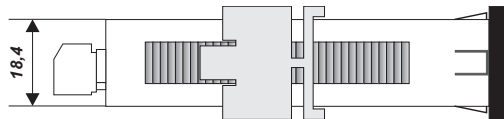

Technical data

Display green)	: 4 decades, 8 mm, red (opt.
Input impedance	: at voltage > 1 MΩ : at current approx. 10 Ω
Conversion rate sec	: approx. 5 per
Digital inputs	: 10 kΩ to +5 V : low level < 0,4 V : low level > 3,5 V, max. 30 V
Power supply DC	: 18 V to 36 V DC, isolated
optional	: 12 V DC, ± 10 %, isolated
optional	: 5 V DC, ± 10 %, isolated
Power consumption (18 .. 36 V DC)	: approx. 25 mA (red) : approx. 40 mA (green)
Housing	: Mael-Mosaic-Systems : M 24 T, M 24 MK, MK 24x48
Dimensions	: 48 x 24 x 86,5 mm
Depth	: < 95 mm incl. screw terminal
Protection	: front IP 40
EMV	: in conform with 89/336/EWG
Operating temperature	: 0 .. 50 °C

Ordering information

UM 2550M -	
	Housing
	0 Mael-Mosaic-Systems
	Front frame colour
	0 Black
	1 Grey tone RAL 7037
	Front design
	0 No front foil
	1 Front foil ERMA-METER
	2 Front foil NEUTRAL
	Display colour
	0 Red
	1 Green
	Power supply
	0 5 V DC, ± 10%, isolated
	1 12 V DC, ± 10 %, isolated
	2 18 .. 36 V DC, isolated

Unit overprint

Please specify in clear text at order !

Dimensions

or
Mael-Mosaic-Systems

M 24 T
M 24 MK
MK 24x48