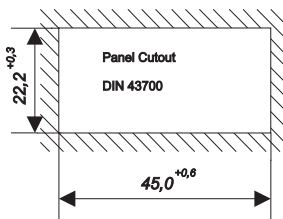

Technical data

Display green)	: 4 decades, 8 mm, red (opt.
Input impedance	: at voltage > 1 MΩ : at current approx. 10 Ω
Conversion rate sec	: approx. 5 per
Digital inputs	: 10 kΩ to +5 V : low level < 0,4 V : low level > 3,5 V, max. 30 V
Power supply DC	: 18 V to 36 V DC, isolated
optional	: 12 V DC, ± 10 %, isolated
optional	: 5 V DC, ± 10 %, isolated
Power consumption (18 .. 36 V DC)	: approx. 25 mA (red) : approx. 40 mA (green)
Housing	: Mael-Mosaic-Systems : M 24 T, M 24 MK, MK 24x48
Dimensions	: 48 x 24 x 86,5 mm
Depth	: < 95 mm incl. screw terminal
Protection	: front IP 40
EMV	: in conform with 89/336/EWG
Operating temperature	: 0 .. 50 °C

Ordering information

UM 2550M -	
	Housing
	0 Mael-Mosaic-Systems
	Front frame colour
	0 Black
	1 Grey tone RAL 7037
	Front design
	0 No front foil
	1 Front foil ERMA-METER
	2 Front foil NEUTRAL
	Display colour
	0 Red
	1 Green
	Power supply
	0 5 V DC, ± 10%, isolated
	1 12 V DC, ± 10 %, isolated
	2 18 .. 36 V DC, isolated

Unit overprint

Please specify in clear text at order !

Dimensions

or
Mael-Mosaic-Systems

M 24 T
M 24 MK
MK 24x48